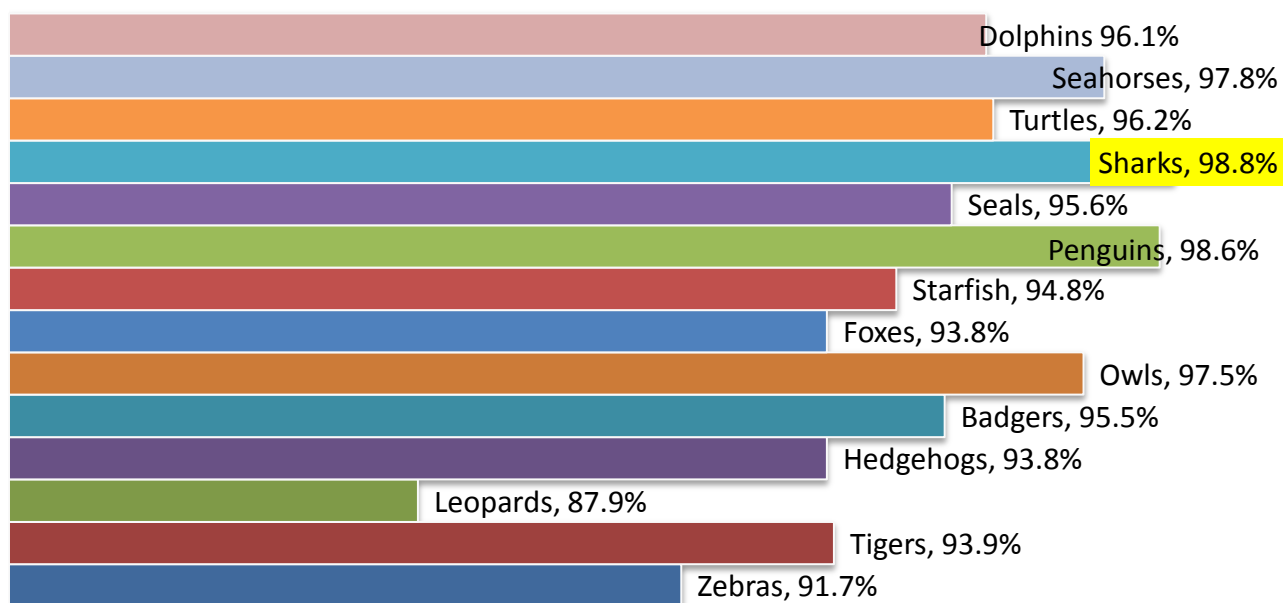

Attendance for week commencing 20th November

Congratulations to this week's winners, the Sharks class

Dates for the Diary		
Next Week		
Tuesday 5th December	Autumn term Parents' Evening 2	Please book an appointment with your child's class teacher
Thursday 7th December	Winter fete at 3.30pm	Prospective parents
Coming Soon		
Tuesday 12th December	Autumn term Parents' evening 3	Please book an appointment with your child's class teacher
Wednesday 13th December	Children's Christmas lunch	Everybody welcome
Thursday 14th December	Christmas performance KS1/2 at 2pm at the Ascension Church.	-
Friday 15th December	FS Nativity for parents at 9.30 in school	Please book an appointment with your child's class teacher
Monday 18th December	FS Nativity for parents at 2pm	-
Tuesday 19th December	Christmas parties and Santa in the afternoon	Parents welcome
Wednesday 20th December	Save the Children Christmas Jumper Day Finish at 2pm	Parents welcome